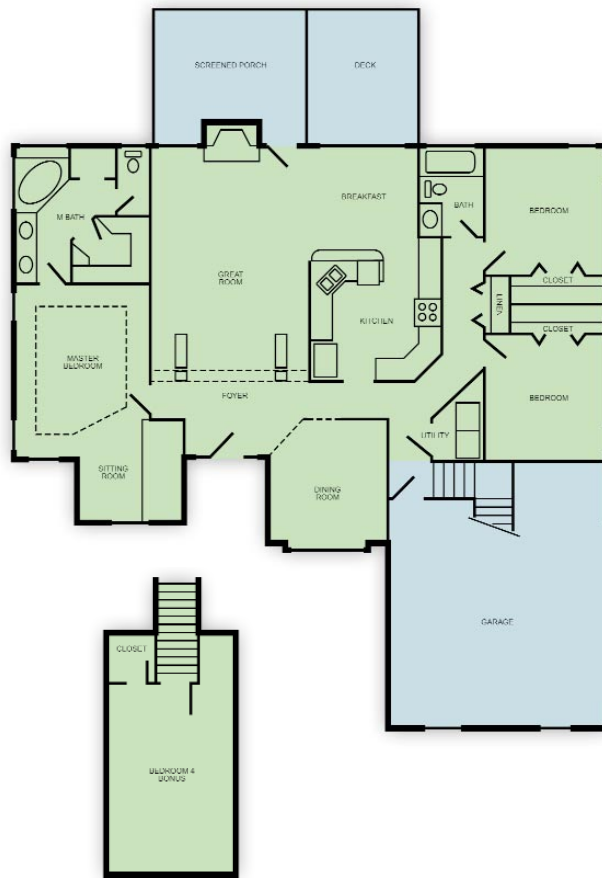

TRADITIONAL SINGLE FAMILY HOMES

The Village at Hilton

The Village at
HILTON

PLAN
Cynthia

SQUARE FOOTAGE

2,360

Square footage is approximate.

Call Today!
Terri Scheper (803) 345-9091