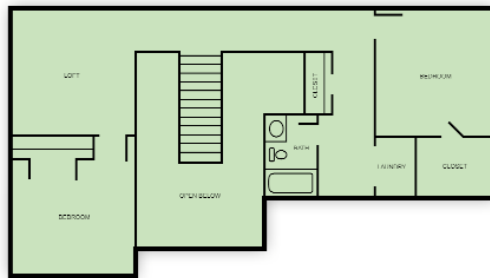

TRADITIONAL SINGLE FAMILY HOMES

The Village at Hilton

The Village at HILTON

PLAN Homestead

SQUARE FOOTAGE 2,630

Square footage is approximate.

Call Today! Terri Scheper (803) 345-9091