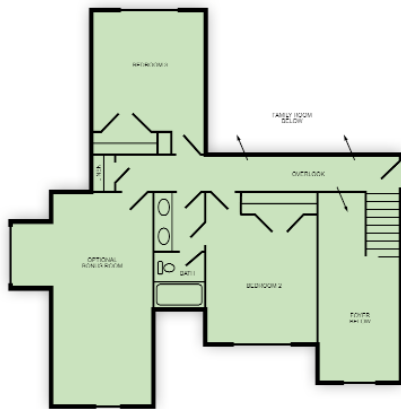

The Village at Hilton

TRADITIONAL SINGLE FAMILY HOMES

The Village at
HILTON

PLAN
Julian

SQUARE FOOTAGE
2,167

Square footage is approximate.

Call Today!
Terri Scheper (803) 345-9091