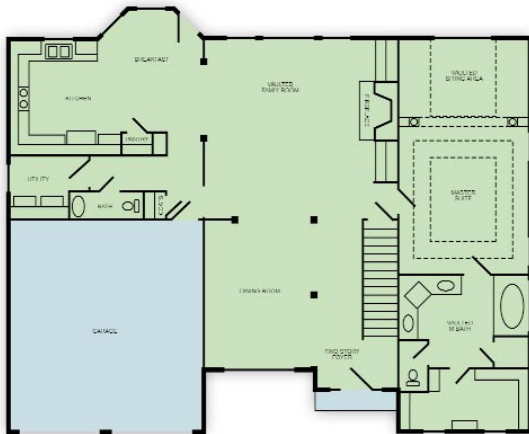

The Village at Hilton

TRADITIONAL SINGLE FAMILY HOMES

The Village at
HILTON

PLAN
Julian

SQUARE FOOTAGE
2,167

Square footage is approximate.

Call Today!
Terri Scheper (803) 345-9091