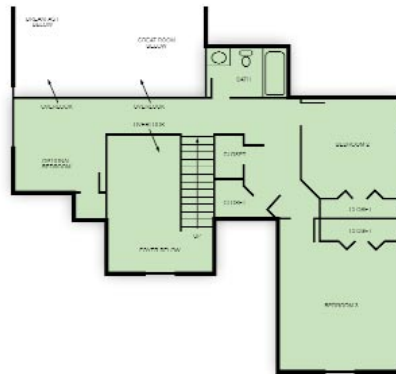

The Village at Hilton

TRADITIONAL SINGLE FAMILY HOMES

The Village at
HILTON

PLAN
Wallace

SQUARE FOOTAGE
2,360

Square footage is approximate.

Call Today!
Terri Scheper (803) 345-9091