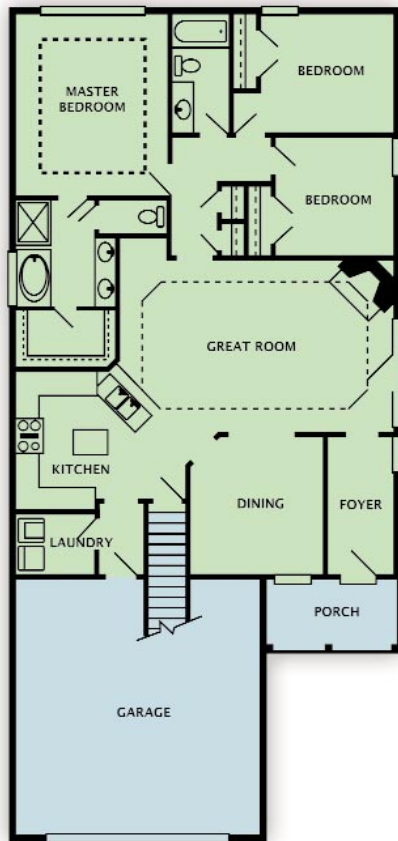

TRADITIONAL SINGLE FAMILY HOMES

The Village at Hilton

The Village at
HILTON

PLAN
Lot 30

SQUARE FOOTAGE
2,062

Square footage is approximate.

Call Today!
Terri Scheper (803) 345-9091