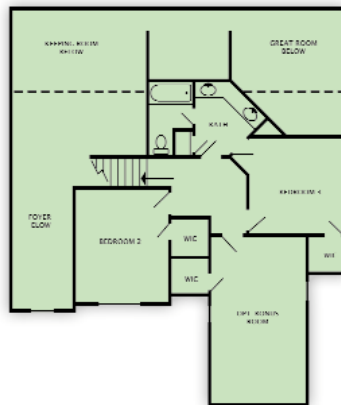

TRADITIONAL SINGLE FAMILY HOMES

The Village at Hilton

The Village at HILTON

PLAN Lot 39

SQUARE FOOTAGE 2,200

Square footage is approximate.

Call Today! Terri Scheper (803) 345-9091